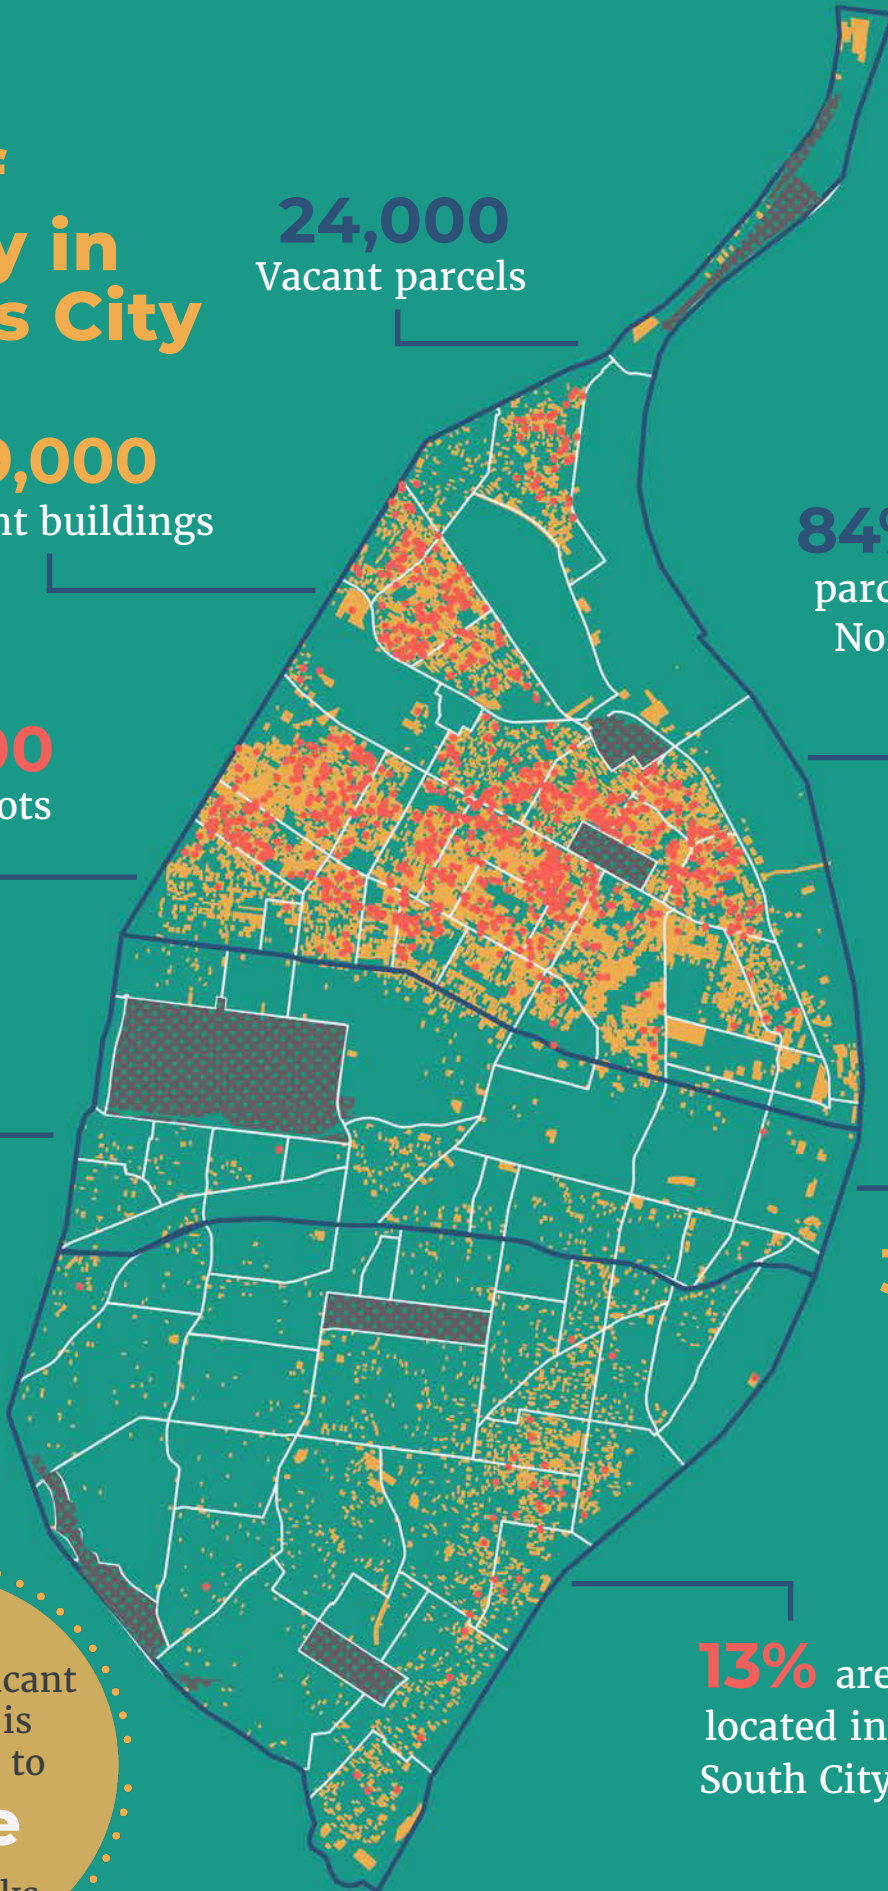

State of Vacancy in St. Louis City

24,000
Vacant parcels

9,000
Vacant buildings

15,000
Vacant lots

18% of all parcels in St. Louis City are vacant

84% of all vacant parcels are located North of Delmar Boulevard

3% are located in Central Corridor

13% are located in South City

- Map Key**
- Vacant lot
 - Vacant building
 - Main parks

St. Louis' vacant land area is equivalent to **three** Forest Parks

[Download the *From Policy to Progress* Report](#)